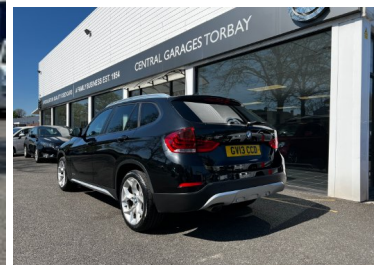

Central Garages Torbay  
Family run business for 60 years

Authorized  
Repairer

2013(13) BMW X1 xDrive 20d xLine 5dr Step Auto

£11,750

**Engine:** Diesel  
**Body:** Estate  
**Gearbox:** Automatic  
**Capacity:** 1995cc  
**Colour:** Black  
**Mileage:** 52,464  
**CO<sup>2</sup>:** 143g/km  
**MPG:** 52.3mpg  
**Top Speed:** 127mph  
**BHP:** 181bhp  
**Insurance Grp:** 25E

**Central Garages Torbay**  
137 Newton Road  
Torquay  
Devon, TQ2 7AJ

18" ALLOYS

ON BOARD COMPUTER  
SERVICE INTERVAL INDICATOR  
STOP/START BUTTON

ANTI ROLL BAR FRONT AND REAR

BMW PROFESSIONAL RADIO WITH CD PLAYER